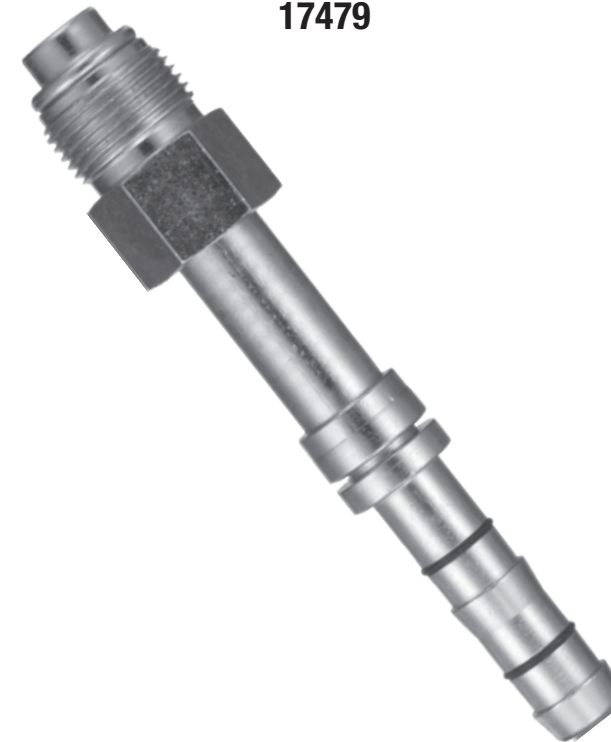

17446

13/32 (-8) x 3/4-16 (-8)
45° Elbow Female O-Ring Short Pilot

17479

13/32 (-8) x 3/4-18 (-8)
Straight Male O-Ring Short Pilot

17503

13/32 (-8) Straight Splicer

17431

13/32 (-8) E-Z Clip® Hose Cage

17427

13/32 (-8) E-Z Clip® Hose Clip

17440

13/32 (-8) x 3/4-16 (-8)
Straight Female O-Ring Short Pilot

17453

13/32 (-8) x 3/4-16 (-8)
90° Elbow Female O-Ring Short Pilot

17488

13/32 (-8) x 3/4-18 (-8)
90° Elbow Male O-Ring Short Pilot

17435

(-8) Pilot O-Ring