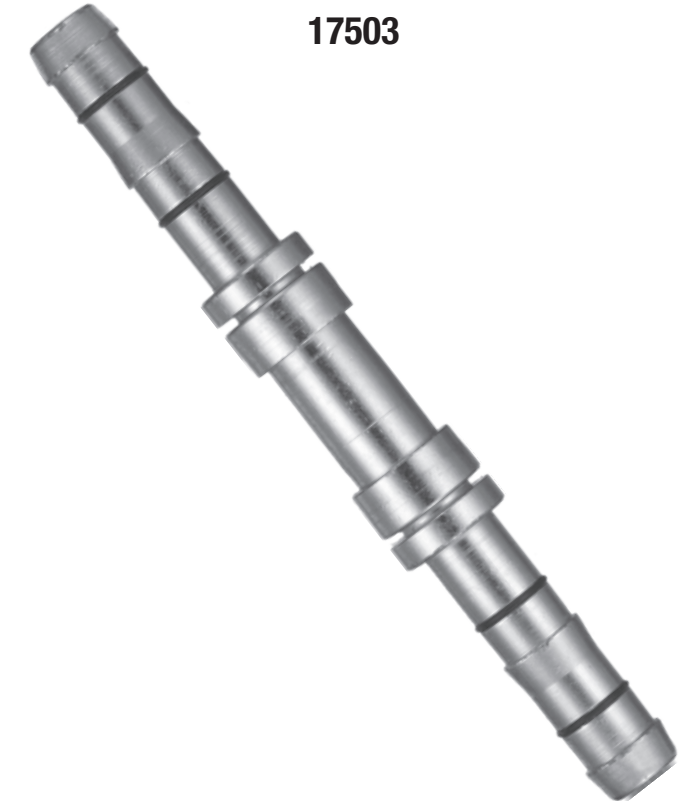

17446

13/32 (-8) x 3/4-16 (-8)
45° Elbow Female O-Ring Short Pilot

17479

13/32 (-8) x 3/4-18 (-8)
Straight Male O-Ring Short Pilot

17503

13/32 (-8) Straight Splicer

17431

13/32 (-8) E-Z Clip® Hose Cage

17427

13/32 (-8) E-Z Clip® Hose Clip

17440

13/32 (-8) x 3/4-16 (-8)
Straight Female O-Ring Short Pilot

17453

13/32 (-8) x 3/4-16 (-8)
90° Elbow Female O-Ring Short Pilot

17488

13/32 (-8) x 3/4-18 (-8)
90° Elbow Male O-Ring Short Pilot

17435

(-8) Pilot O-Ring