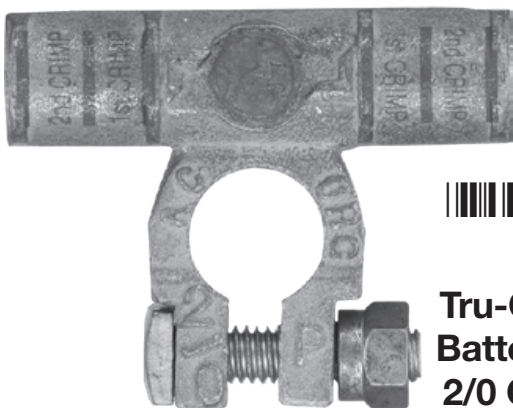

58392

Top-Mount  
Universal Battery Bolt

99886

Tru-Crimp®  
Butt Connector  
2/0 Ga.

26763  
Add-On  
Battery Terminal  
Right Negative  
2/0 Ga.

45855

Battery Cable  
2/0 Ga.  
20 Feet, Black

41421  
Right Elbow  
Post-Top Terminal  
2/0 Ga. Positive

41420  
Right Elbow  
Post-Top Terminal  
2/0 Ga. Negative

41429  
Left Elbow  
Post-Top Terminal  
2/0 Ga. Positive

41428  
Left Elbow  
Post-Top Terminal  
2/0 Ga. Negative

26764  
Add-On  
Battery Terminal  
Right Positive  
2/0 Ga.

26766  
Add-On  
Battery Terminal  
Left Positive  
2/0 Ga.

99917

Tru-Crimp® Straight Barrel  
Battery Terminal  
2/0 Ga. Positive

99917

Tru-Crimp® Straight Barrel  
Battery Terminal  
2/0 Ga. Positive

99925  
Tru-Crimp® Flag  
Battery Terminal  
2/0 Ga. Positive

99926  
Tru-Crimp® Flag  
Battery Terminal  
2/0 Ga. Negative

26765  
Add-On  
Battery Terminal  
Left Negative  
2/0 Ga.

99873

Tru-Crimp®  
Battery Cable Lug  
3/8" Stud  
2/0 Ga.