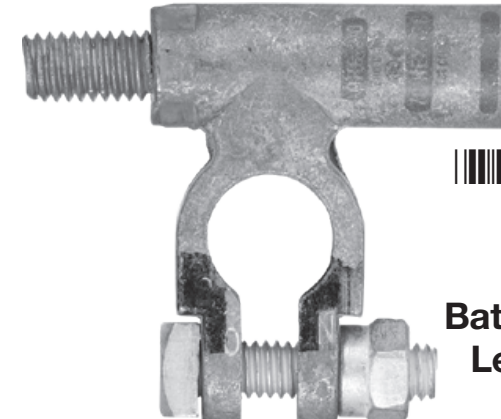

58392

Top-Mount  
Universal Battery Bolt

99886

Tru-Crimp®  
Butt Connector  
2/0 Ga.

26763  
Add-On  
Battery Terminal  
Right Negative  
2/0 Ga.

45855

Battery Cable  
2/0 Ga.  
20 Feet, Black

41421  
Right Elbow  
Post-Top Terminal  
2/0 Ga. Positive

41420  
Right Elbow  
Post-Top Terminal  
2/0 Ga. Negative

41429  
Left Elbow  
Post-Top Terminal  
2/0 Ga. Positive

41428  
Left Elbow  
Post-Top Terminal  
2/0 Ga. Negative

26764  
Add-On  
Battery Terminal  
Right Positive  
2/0 Ga.

26766  
Add-On  
Battery Terminal  
Left Positive  
2/0 Ga.

99917

Tru-Crimp® Straight Barrel  
Battery Terminal  
2/0 Ga. Positive

99917

Tru-Crimp® Straight Barrel  
Battery Terminal  
2/0 Ga. Positive

99925  
Tru-Crimp® Flag  
Battery Terminal  
2/0 Ga. Positive

99926  
Tru-Crimp® Flag  
Battery Terminal  
2/0 Ga. Negative

26765  
Add-On  
Battery Terminal  
Left Negative  
2/0 Ga.

99873

Tru-Crimp®  
Battery Cable Lug  
3/8" Stud  
2/0 Ga.