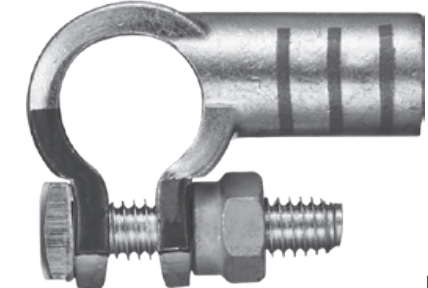

58392

Top-Mount  
Universal Battery Bolt

99886

Tru-Crimp®  
Butt Connector  
2/0 Ga.

26763  
Add-On  
Battery Terminal  
Right Negative  
2/0 Ga.

45855

Battery Cable  
2/0 Ga.  
20 Feet, Black

41421  
Right Elbow  
Post-Top Terminal  
2/0 Ga. Positive

41420  
Right Elbow  
Post-Top Terminal  
2/0 Ga. Negative

41429  
Left Elbow  
Post-Top Terminal  
2/0 Ga. Positive

41428  
Left Elbow  
Post-Top Terminal  
2/0 Ga. Negative

26764  
Add-On  
Battery Terminal  
Right Positive  
2/0 Ga.

26766  
Add-On  
Battery Terminal  
Left Positive  
2/0 Ga.

99917

Tru-Crimp® Straight Barrel  
Battery Terminal  
2/0 Ga. Positive

99917

Tru-Crimp® Straight Barrel  
Battery Terminal  
2/0 Ga. Positive

99925  
Tru-Crimp® Flag  
Battery Terminal  
2/0 Ga. Positive

99926  
Tru-Crimp® Flag  
Battery Terminal  
2/0 Ga. Negative

26765  
Add-On  
Battery Terminal  
Left Negative  
2/0 Ga.

99873

Tru-Crimp®  
Battery Cable Lug  
3/8" Stud  
2/0 Ga.