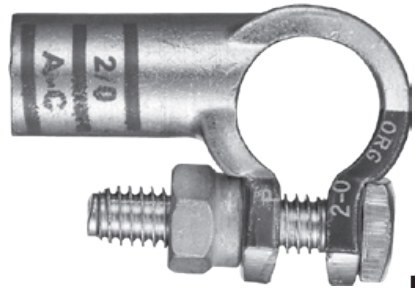

58392

Top-Mount  
Universal Battery Bolt

99886

Tru-Crimp®  
Butt Connector  
2/0 Ga.

26763  
Add-On  
Battery Terminal  
Right Negative  
2/0 Ga.

45855

Battery Cable  
2/0 Ga.  
20 Feet, Black

41421  
Right Elbow  
Post-Top Terminal  
2/0 Ga. Positive

41420  
Right Elbow  
Post-Top Terminal  
2/0 Ga. Negative

41429  
Left Elbow  
Post-Top Terminal  
2/0 Ga. Positive

41428  
Left Elbow  
Post-Top Terminal  
2/0 Ga. Negative

26764  
Add-On  
Battery Terminal  
Right Positive  
2/0 Ga.

26766  
Add-On  
Battery Terminal  
Left Positive  
2/0 Ga.

99917

Tru-Crimp® Straight Barrel  
Battery Terminal  
2/0 Ga. Positive

99917

Tru-Crimp® Straight Barrel  
Battery Terminal  
2/0 Ga. Positive

99925  
Tru-Crimp® Flag  
Battery Terminal  
2/0 Ga. Positive

99926  
Tru-Crimp® Flag  
Battery Terminal  
2/0 Ga. Negative

26765  
Add-On  
Battery Terminal  
Left Negative  
2/0 Ga.

99873

Tru-Crimp®  
Battery Cable Lug  
3/8" Stud  
2/0 Ga.