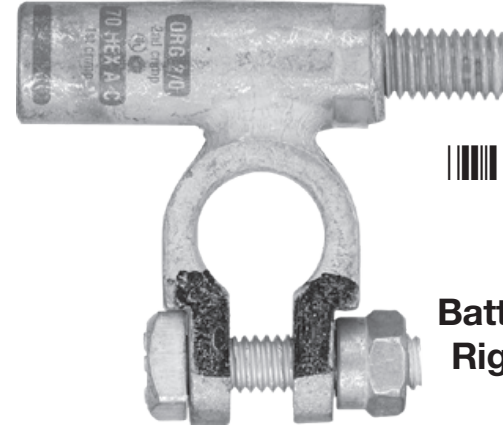

58392

Top-Mount  
Universal Battery Bolt

99886

Tru-Crimp®  
Butt Connector  
2/0 Ga.

26763  
Add-On  
Battery Terminal  
Right Negative  
2/0 Ga.

45855

Battery Cable  
2/0 Ga.  
20 Feet, Black

41421  
Right Elbow  
Post-Top Terminal  
2/0 Ga. Positive

41420  
Right Elbow  
Post-Top Terminal  
2/0 Ga. Negative

41429  
Left Elbow  
Post-Top Terminal  
2/0 Ga. Positive

41428  
Left Elbow  
Post-Top Terminal  
2/0 Ga. Negative

26764  
Add-On  
Battery Terminal  
Right Positive  
2/0 Ga.

26766  
Add-On  
Battery Terminal  
Left Positive  
2/0 Ga.

99917

Tru-Crimp® Straight Barrel  
Battery Terminal  
2/0 Ga. Positive

99917

Tru-Crimp® Straight Barrel  
Battery Terminal  
2/0 Ga. Positive

99925  
Tru-Crimp® Flag  
Battery Terminal  
2/0 Ga. Positive

99926  
Tru-Crimp® Flag  
Battery Terminal  
2/0 Ga. Negative

26765  
Add-On  
Battery Terminal  
Left Negative  
2/0 Ga.

99873

Tru-Crimp®  
Battery Cable Lug  
3/8" Stud  
2/0 Ga.