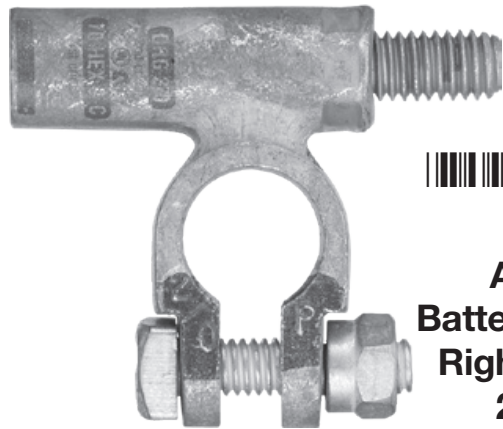

58392

Top-Mount  
Universal Battery Bolt

99886

Tru-Crimp®  
Butt Connector  
2/0 Ga.

26763  
Add-On  
Battery Terminal  
Right Negative  
2/0 Ga.

45855

Battery Cable  
2/0 Ga.  
20 Feet, Black

41421  
Right Elbow  
Post-Top Terminal  
2/0 Ga. Positive

41420  
Right Elbow  
Post-Top Terminal  
2/0 Ga. Negative

41429  
Left Elbow  
Post-Top Terminal  
2/0 Ga. Positive

41428  
Left Elbow  
Post-Top Terminal  
2/0 Ga. Negative

26764  
Add-On  
Battery Terminal  
Right Positive  
2/0 Ga.

26766  
Add-On  
Battery Terminal  
Left Positive  
2/0 Ga.

99917

Tru-Crimp® Straight Barrel  
Battery Terminal  
2/0 Ga. Positive

99917

Tru-Crimp® Straight Barrel  
Battery Terminal  
2/0 Ga. Positive

99925  
Tru-Crimp® Flag  
Battery Terminal  
2/0 Ga. Positive

99926  
Tru-Crimp® Flag  
Battery Terminal  
2/0 Ga. Negative

26765  
Add-On  
Battery Terminal  
Left Negative  
2/0 Ga.

99873

Tru-Crimp®  
Battery Cable Lug  
3/8" Stud  
2/0 Ga.