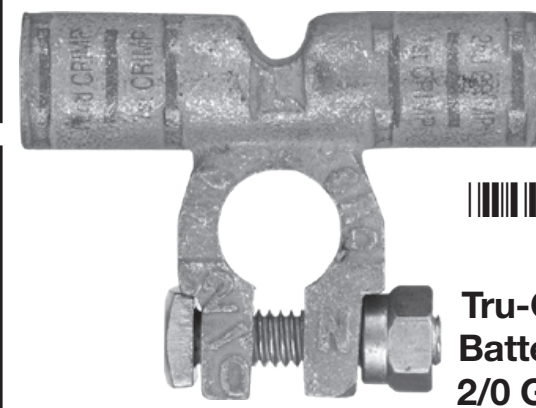

58392

Top-Mount  
Universal Battery Bolt

99886

Tru-Crimp®  
Butt Connector  
2/0 Ga.

26763  
Add-On  
Battery Terminal  
Right Negative  
2/0 Ga.

45855

Battery Cable  
2/0 Ga.  
20 Feet, Black

41421  
Right Elbow  
Post-Top Terminal  
2/0 Ga. Positive

41420  
Right Elbow  
Post-Top Terminal  
2/0 Ga. Negative

41429  
Left Elbow  
Post-Top Terminal  
2/0 Ga. Positive

41428  
Left Elbow  
Post-Top Terminal  
2/0 Ga. Negative

26764  
Add-On  
Battery Terminal  
Right Positive  
2/0 Ga.

26766  
Add-On  
Battery Terminal  
Left Positive  
2/0 Ga.

99917

Tru-Crimp® Straight Barrel  
Battery Terminal  
2/0 Ga. Positive

99917

Tru-Crimp® Straight Barrel  
Battery Terminal  
2/0 Ga. Positive

99925  
Tru-Crimp® Flag  
Battery Terminal  
2/0 Ga. Positive

99926  
Tru-Crimp® Flag  
Battery Terminal  
2/0 Ga. Negative

26765  
Add-On  
Battery Terminal  
Left Negative  
2/0 Ga.

99873

Tru-Crimp®  
Battery Cable Lug  
3/8" Stud  
2/0 Ga.