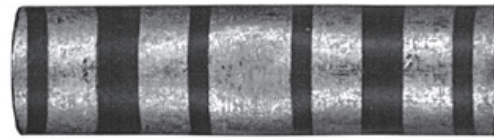

58392

Top-Mount  
Universal Battery Bolt

99886

Tru-Crimp®  
Butt Connector  
2/0 Ga.

26763  
Add-On  
Battery Terminal  
Right Negative  
2/0 Ga.

45855

Battery Cable  
2/0 Ga.  
20 Feet, Black

41421  
Right Elbow  
Post-Top Terminal  
2/0 Ga. Positive

41420  
Right Elbow  
Post-Top Terminal  
2/0 Ga. Negative

41429  
Left Elbow  
Post-Top Terminal  
2/0 Ga. Positive

41428  
Left Elbow  
Post-Top Terminal  
2/0 Ga. Negative

26764  
Add-On  
Battery Terminal  
Right Positive  
2/0 Ga.

26766  
Add-On  
Battery Terminal  
Left Positive  
2/0 Ga.

99917

Tru-Crimp® Straight Barrel  
Battery Terminal  
2/0 Ga. Positive

99917

Tru-Crimp® Straight Barrel  
Battery Terminal  
2/0 Ga. Positive

99925  
Tru-Crimp® Flag  
Battery Terminal  
2/0 Ga. Positive