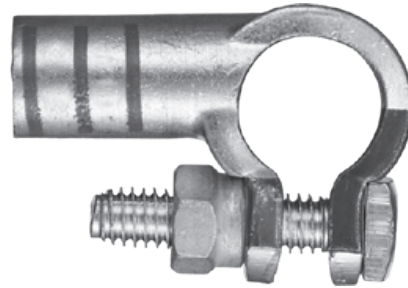

58392

Top-Mount  
Universal Battery Bolt

99886

Tru-Crimp®  
Butt Connector  
2/0 Ga.

26763  
Add-On  
Battery Terminal  
Right Negative  
2/0 Ga.

45855

Battery Cable  
2/0 Ga.  
20 Feet, Black

41421  
Right Elbow  
Post-Top Terminal  
2/0 Ga. Positive

41420  
Right Elbow  
Post-Top Terminal  
2/0 Ga. Negative

41429  
Left Elbow  
Post-Top Terminal  
2/0 Ga. Positive

41428  
Left Elbow  
Post-Top Terminal  
2/0 Ga. Negative

26764  
Add-On  
Battery Terminal  
Right Positive  
2/0 Ga.

26766  
Add-On  
Battery Terminal  
Left Positive  
2/0 Ga.

99917

Tru-Crimp® Straight Barrel  
Battery Terminal  
2/0 Ga. Positive

99917

Tru-Crimp® Straight Barrel  
Battery Terminal  
2/0 Ga. Positive

99925  
Tru-Crimp® Flag  
Battery Terminal  
2/0 Ga. Positive

99926  
Tru-Crimp® Flag  
Battery Terminal  
2/0 Ga. Negative

26765  
Add-On  
Battery Terminal  
Left Negative  
2/0 Ga.

99873

Tru-Crimp®  
Battery Cable Lug  
3/8" Stud  
2/0 Ga.