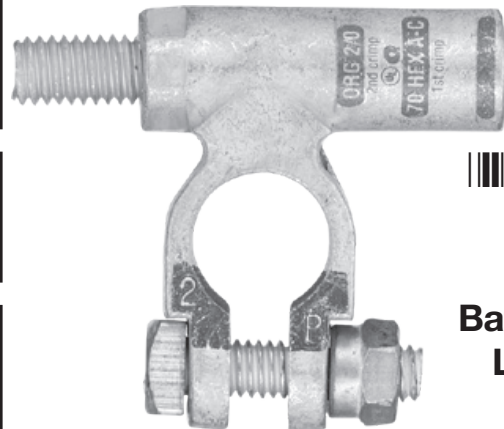

58392

Top-Mount  
Universal Battery Bolt

99886

Tru-Crimp®  
Butt Connector  
2/0 Ga.

26763  
Add-On  
Battery Terminal  
Right Negative  
2/0 Ga.

45855

Battery Cable  
2/0 Ga.  
20 Feet, Black

41421  
Right Elbow  
Post-Top Terminal  
2/0 Ga. Positive

41420  
Right Elbow  
Post-Top Terminal  
2/0 Ga. Negative

41429  
Left Elbow  
Post-Top Terminal  
2/0 Ga. Positive

41428  
Left Elbow  
Post-Top Terminal  
2/0 Ga. Negative

26764  
Add-On  
Battery Terminal  
Right Positive  
2/0 Ga.

26766  
Add-On  
Battery Terminal  
Left Positive  
2/0 Ga.

99917

Tru-Crimp® Straight Barrel  
Battery Terminal  
2/0 Ga. Positive

99917

Tru-Crimp® Straight Barrel  
Battery Terminal  
2/0 Ga. Positive

99925  
Tru-Crimp® Flag  
Battery Terminal  
2/0 Ga. Positive

99926  
Tru-Crimp® Flag  
Battery Terminal  
2/0 Ga. Negative

26765  
Add-On  
Battery Terminal  
Left Negative  
2/0 Ga.

99873

Tru-Crimp®  
Battery Cable Lug  
3/8" Stud  
2/0 Ga.