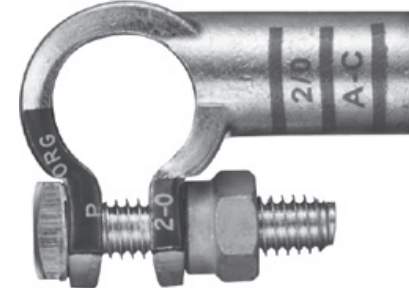

58392

Top-Mount  
Universal Battery Bolt

99886

Tru-Crimp®  
Butt Connector  
2/0 Ga.

26763  
Add-On  
Battery Terminal  
Right Negative  
2/0 Ga.

45855

Battery Cable  
2/0 Ga.  
20 Feet, Black

41421  
Right Elbow  
Post-Top Terminal  
2/0 Ga. Positive

41420  
Right Elbow  
Post-Top Terminal  
2/0 Ga. Negative

41429  
Left Elbow  
Post-Top Terminal  
2/0 Ga. Positive

41428  
Left Elbow  
Post-Top Terminal  
2/0 Ga. Negative

26764  
Add-On  
Battery Terminal  
Right Positive  
2/0 Ga.

26766  
Add-On  
Battery Terminal  
Left Positive  
2/0 Ga.

99917

Tru-Crimp® Straight Barrel  
Battery Terminal  
2/0 Ga. Positive

99917

Tru-Crimp® Straight Barrel  
Battery Terminal  
2/0 Ga. Positive

99925  
Tru-Crimp® Flag  
Battery Terminal  
2/0 Ga. Positive

99926  
Tru-Crimp® Flag  
Battery Terminal  
2/0 Ga. Negative

26765  
Add-On  
Battery Terminal  
Left Negative  
2/0 Ga.

99873

Tru-Crimp®  
Battery Cable Lug  
3/8" Stud  
2/0 Ga.