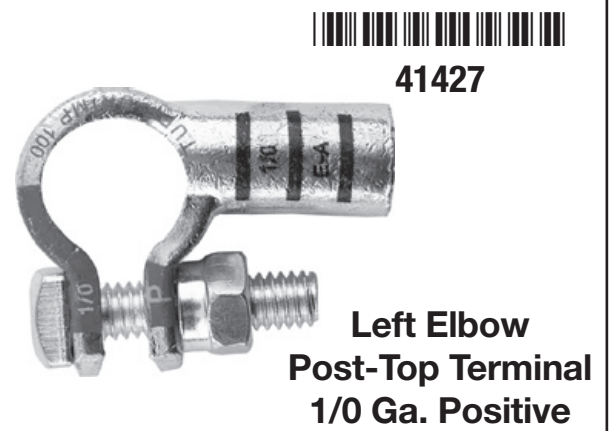

41426
Left Elbow
Post-Top Terminal
1/0 Ga. Negative