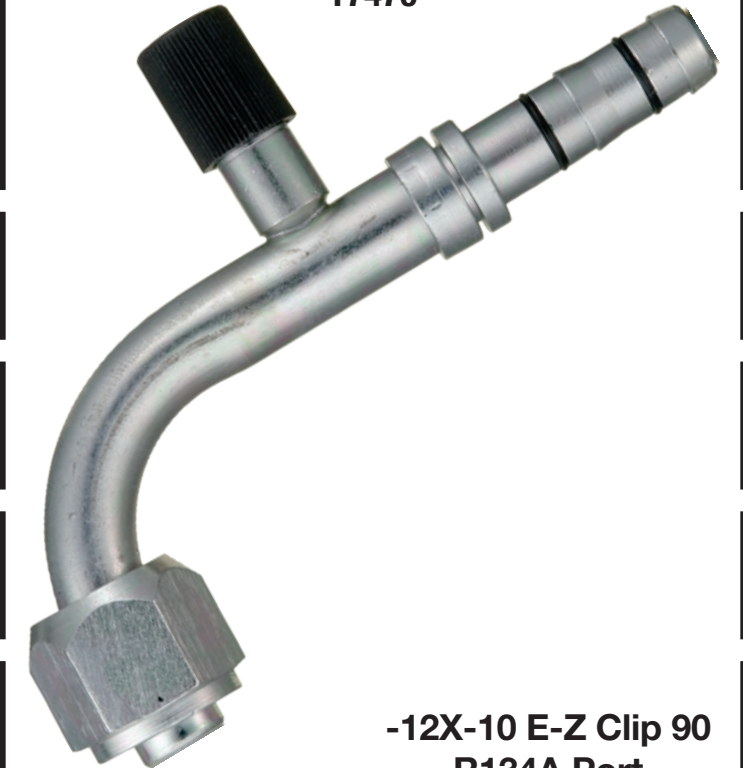

LP919 / LP919BL

E-Z Clip A/C Hose Fitting 5/8" (-12) Kit

866.529.7664 lawsonproducts.com

17505

-12X-12 E-Z Clip Splicer

17513

-12X-12 E-Z Clip Splicer

17470

-12X-10 E-Z Clip 90 R134A Port

17437

5/8 (-12) E-Z Clip O-Ring

17456

-12X-10 E-Z Clip 90 F O-Ring

17457

-12X-12 E-Z Clip 90 F O-Ring

17481

-12X-10 E-Z Clip Male O-Ring

17429

5/8 (-12) E-Z Clip Hose Clip

17433

5/8 (-12) E-Z Clip Hose Cage

A12 / A12BL

PHOTOS NOT ACTUAL SIZE

Serviced only by LAWSON

NOTE: Bottom of backplate represents front of LP drawer.  
© 2020 Lawson Products, Inc. Printed in USA (05/20)