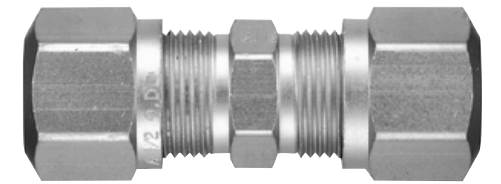

**LP937 / LP937BL**

**1/2" D.O.T. Lawson Brass Compression Fittings**

866.529.7664 lawsonproducts.com

**86584**

**Male Connector**  
1/2 Tube x 1/4 NPT

**86583**

**Male Elbow 90°**  
1/2 Tube x 1/4 NPT

**84255**

**Union**  
1/2 Tube x 1/2 Tube

**84271**

**Male Connector**  
1/2 Tube x 3/8 NPT

**84287**

**Male Elbow 90°**  
1/2 Tube x 3/8 NPT

**84313**

**Male Elbow 45°**  
1/2 Tube x 1/4 NPT

**84272**

**Male Connector**  
1/2 Tube x 1/2 NPT

**84288**

**Male Elbow 90°**  
1/2 Tube x 1/2 NPT

**84280**

**Union Tee**  
1/2 Tube x 1/2 Tube x 1/2 Tube

**84328**

**Nut**  
1/2 Tube

**84323**

**Compression Sleeve**  
1/2 Tube

**81180**

**Tube Insert**  
1/2 Tube