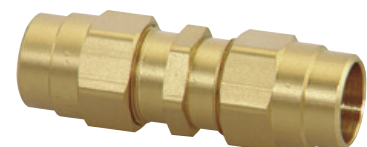

97259P

Male Connector with Spring Guard
1/2 Hose x 3/8 NPT

97248P

Male Connector
1/2 Hose x 3/8 NPT

97250P

Male Insert
1/2 Hose x 3/8 NPT

97255P

Thread Adapter
7/8-20 Straight x 3/8 NPT

97249P

Male Connector
1/2 Hose x 1/2 NPT

97251P

Male Insert
1/2 Hose x 1/2 NPT

97256P

Thread Adapter
7/8-20 Straight x 1/2 NPT

97260P

Male Connector with Spring Guard
1/2 Hose x 1/2 NPT

97258P

Female Connector
1/2 Hose x 7/8-20 Straight

97261P

Nut - Spring Guard
1/2 Hose

97254P

Spring Guard
1/2 Hose

97257P

Hose Mender
1/2 Hose x 1/2 Hose

97247P

Compression Sleeve
1/2 Hose

97274P

Nut - Plain
1/2 Hose