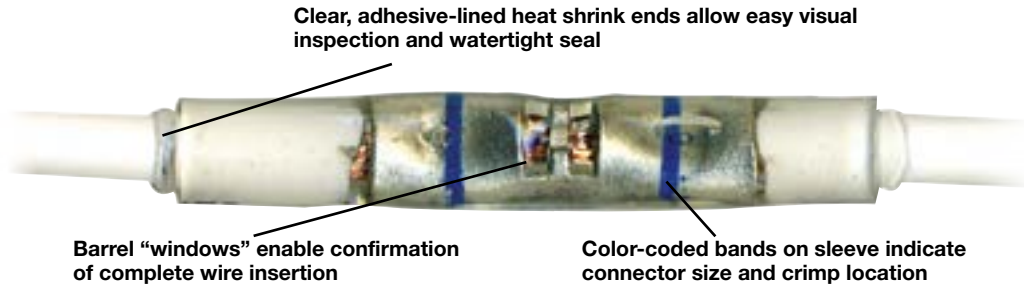

Polymer coated to aid in developing consistent clamp loads

20% higher head for easier wrenching and a UNJ fatigue resistant thread profile for increased service life

Tuff-Torq® Fastening System components are electroplated with zinc for better corrosion resistance

Clear, adhesive-lined heat shrink ends allow easy visual inspection and watertight seal

Barrel "windows" enable confirmation of complete wire insertion

Color-coded bands on sleeve indicate connector size and crimp location