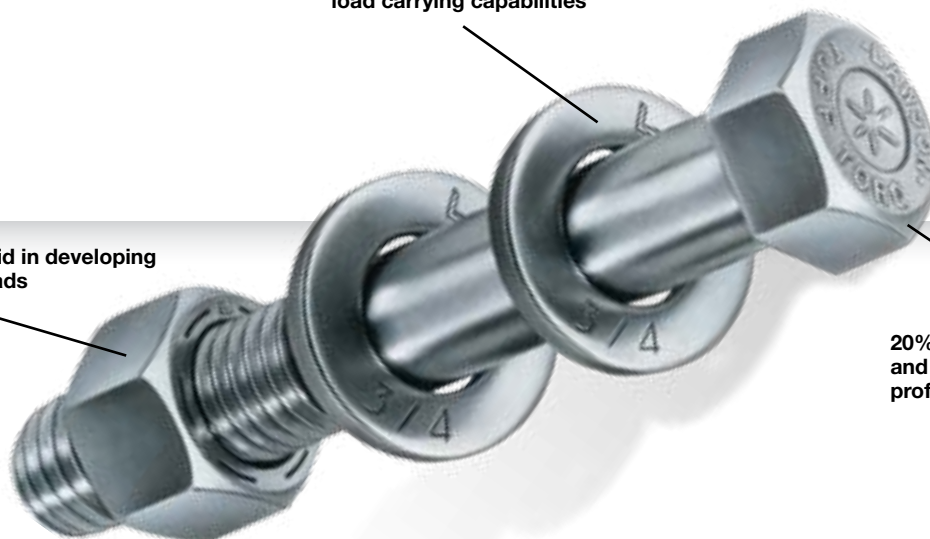

Product Spotlight

Tuff-Torq® Fastening System

Maintenance Engineered Fasteners That Are Stronger

Delivering more consistent clamp loads compared to standard grade 8 fastening systems

Thicker washer for increased load carrying capabilities

Polymer coated to aid in developing consistent clamp loads

20% higher head for easier wrenching and a UNJ fatigue resistant thread profile for increased service life

Tuff-Torq® Fastening System components are electroplated with zinc for better corrosion resistance