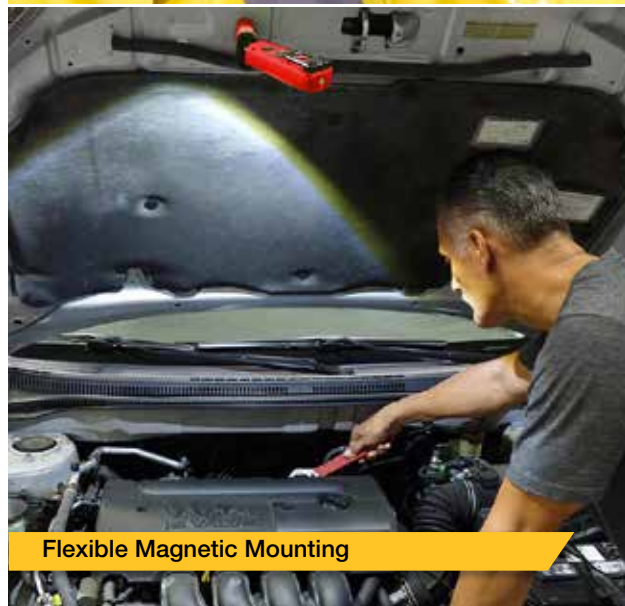

Safety & Security

Flexible Magnetic Mounting