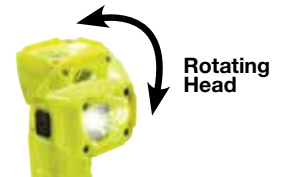

Rotating Head