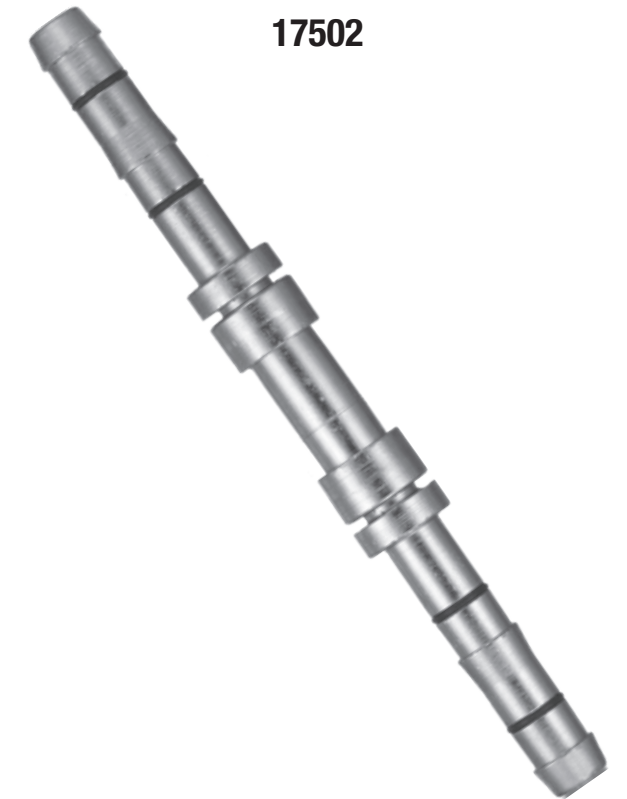

17445

5/16 (-6) x 5/8-18 (-6)  
45° Elbow Female O-Ring Short Pilot

17477

5/16 (-6) x 5/8-18 (-6)  
Straight Male O-Ring Short Pilot

17502

5/16 (-6) Straight Splicer

17430

5/16 (-6) E-Z Clip® Hose Cage

17426

5/16 (-6) E-Z Clip® Hose Clip

17438

5/16 (-6) x 5/8-18 (-6)  
Straight Female O-Ring Short Pilot

17451

5/16 (-6) x 5/8-18 (-6)  
90° Elbow Female O-Ring Short Pilot

17486

5/16 (-6) x 5/8-18 (-6)  
90° Elbow Male O-Ring Short Pilot

17434

(-6) Pilot O-Ring