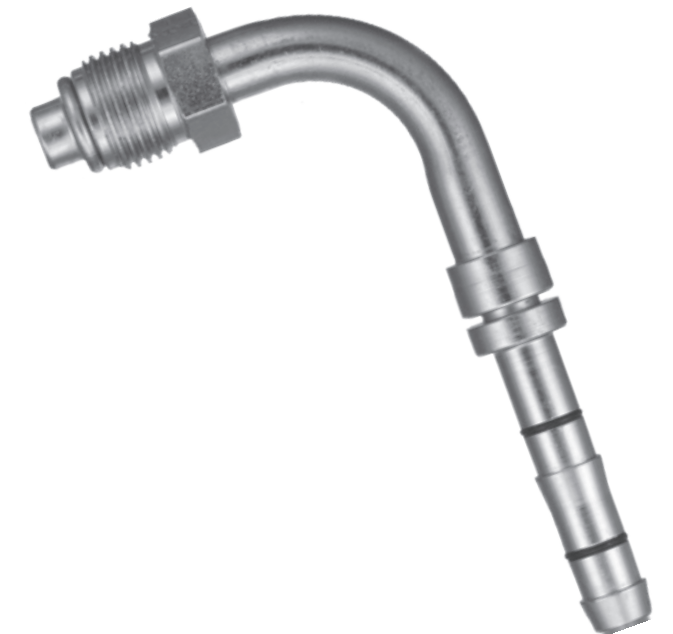

17445

5/16 (-6) x 5/8-18 (-6)  
45° Elbow Female O-Ring Short Pilot

17477

5/16 (-6) x 5/8-18 (-6)  
Straight Male O-Ring Short Pilot

17502

5/16 (-6) Straight Splicer

17430

5/16 (-6) E-Z Clip® Hose Cage

17426

5/16 (-6) E-Z Clip® Hose Clip

17438

5/16 (-6) x 5/8-18 (-6)  
Straight Female O-Ring Short Pilot

17451

5/16 (-6) x 5/8-18 (-6)  
90° Elbow Female O-Ring Short Pilot

17486

5/16 (-6) x 5/8-18 (-6)  
90° Elbow Male O-Ring Short Pilot

17434

(-6) Pilot O-Ring