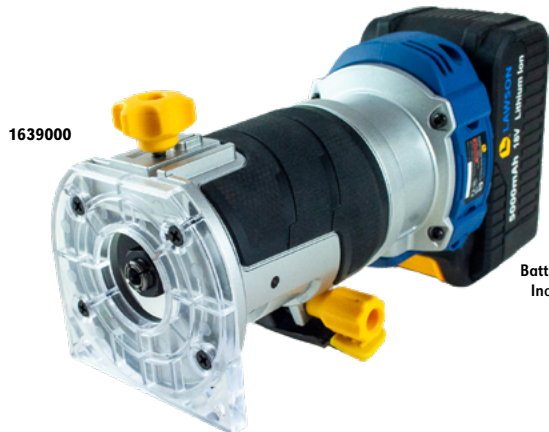

1639000CB

1639000

Battery Not Included

Description	Item No.	Pkg. Qty.
Router Trimmer Tool	1639000	1
Router Trimmer Tool Bundle Includes: Router Trimmer Tool (1639000), 18V Lithium-Ion Battery (1638985) and Single Battery Charging Station (1638986)	1639000CB	1

WARNING: Cancer and Reproductive Harm - www.P65Warnings.ca.gov.