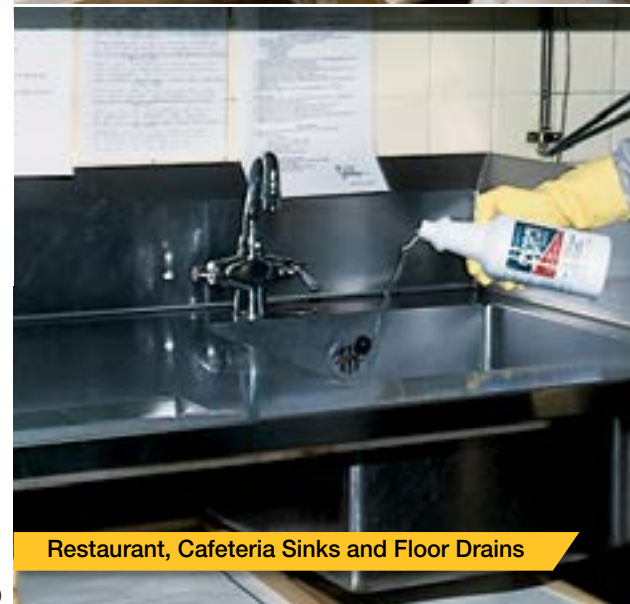

So-Drox

Liquid Drain Opener and Sewer Line Restorer

If you've noticed standing water in your sink or water is draining slowly in your sink or floor drain, you probably have a clogged drain. So-Drox from Lawson Products powers through standing water right to the clog, to quickly and safely restore drain flow.

Strongest
in the industry

Here's How So-Drox Can Work For You:

- It creates a reaction on contact with a clog to quickly dissolve waste matter
- As a maximum strength alkaline opener, it breaks down clogs formed from grease, fat and organic matter
- The high concentration of sodium hydroxide works quickly to liquify soap and hair
- As it works it deodorizes, leaving a clean, lemon scent
- It can be used with PVC, cast iron, copper, ABS pipes, rubber fittings and porcelain; does not contain bleach
- It is safe for septic systems

Industrial & Warehouse Sinks

Hospitality Sinks, Tubs & Showers

Restaurant, Cafeteria Sinks and Floor Drains

Try One On For Size

So-Drox is available in sizes ranging from 32 fluid ounces to a 55 gallon drum.